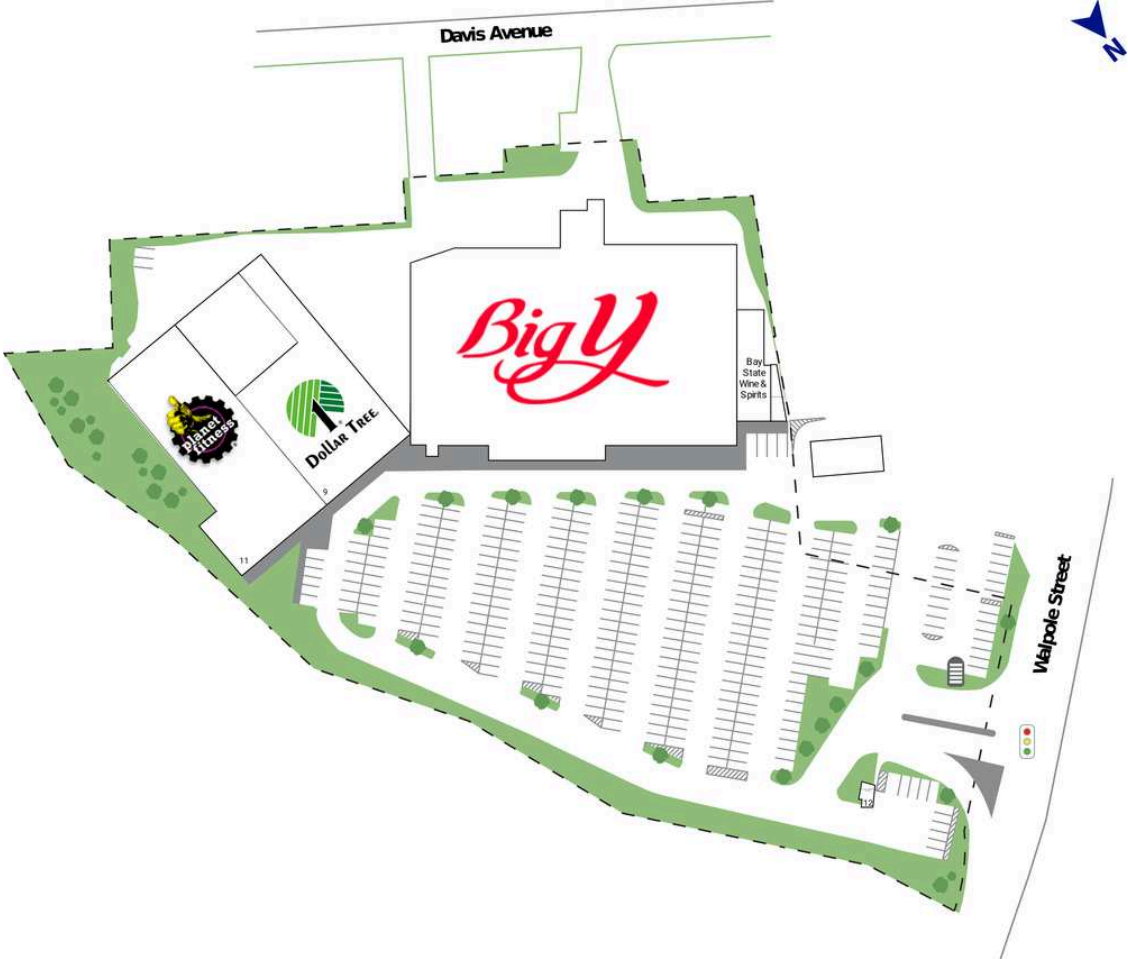

Norwood Shopping Center

1 Haircuts Plus	500 SF	9 Dollar Tree	16,798 SF
2 Bay State Wine & Spirits	2,772 SF	11 Planet Fitness	18,830 SF
5 Big Y	54,465 SF	12 Bank of America ATM	204 SF