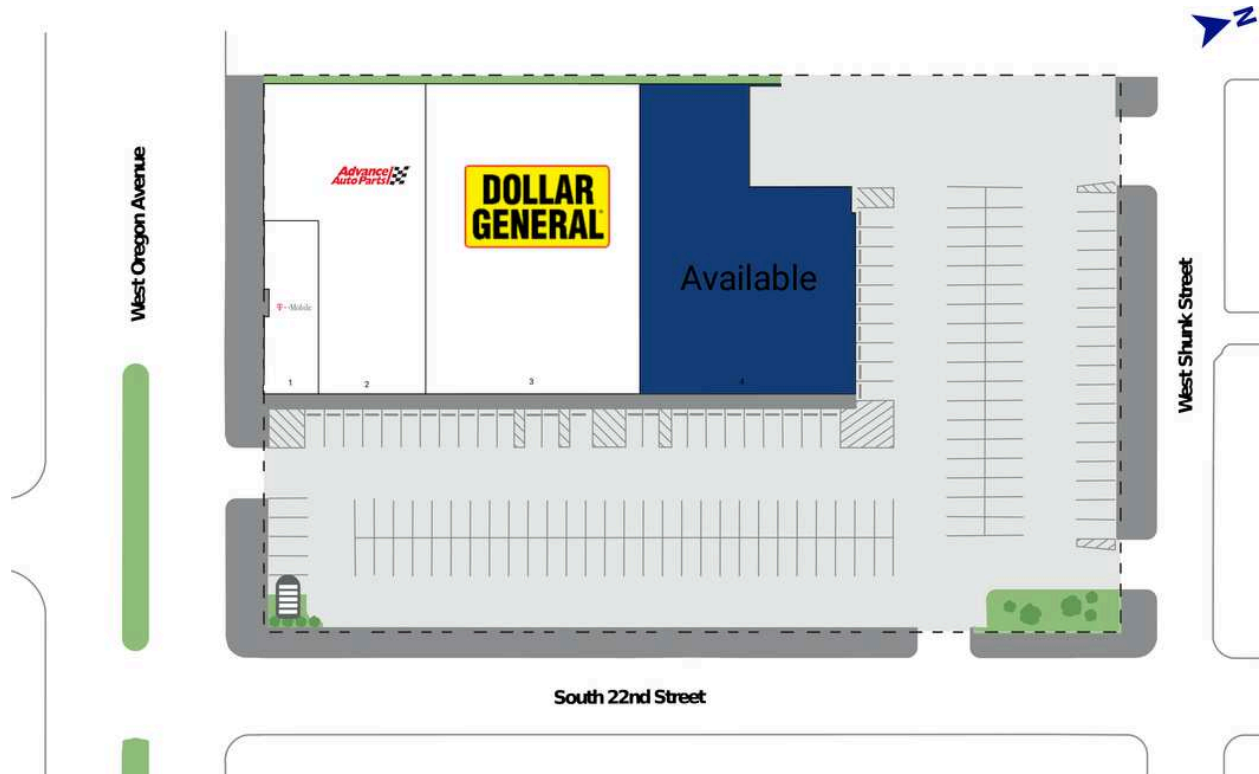

# Girard Plaza

1 T-Mobile	2,875 SF	3 Dollar General	9,130 SF
2 Advance Auto Parts	6,455 SF	<b>4 AVAILABLE</b>	17,228 SF