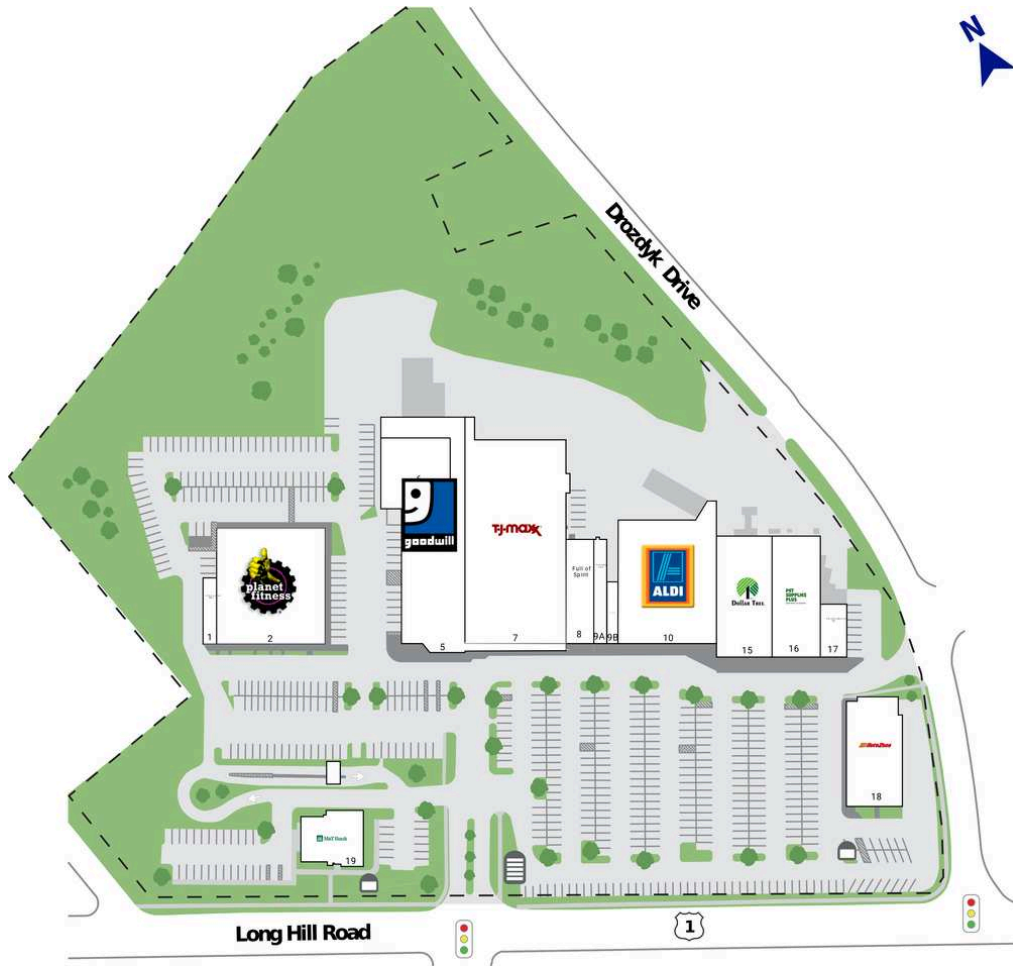

Groton Shopping Center

1 Chinese First Wok	1,627 SF	9B T-Mobile	1,100 SF
2 Planet Fitness	17,500 SF	10 Aldi	17,664 SF
5 Goodwill	12,763 SF	15 Dollar Tree	9,750 SF
6 Goodwill	8,543 SF	16 Pet Supplies Plus	9,000 SF
7 T.J. Maxx/HomeGoods	30,000 SF	17 Precision Wash & Dry	2,315 SF
8 Full of Spirit	4,350 SF	18 Auto Zone	9,352 SF
9A Cedar Nail Spa	1,900 SF	19 M&T Bank	4,400 SF