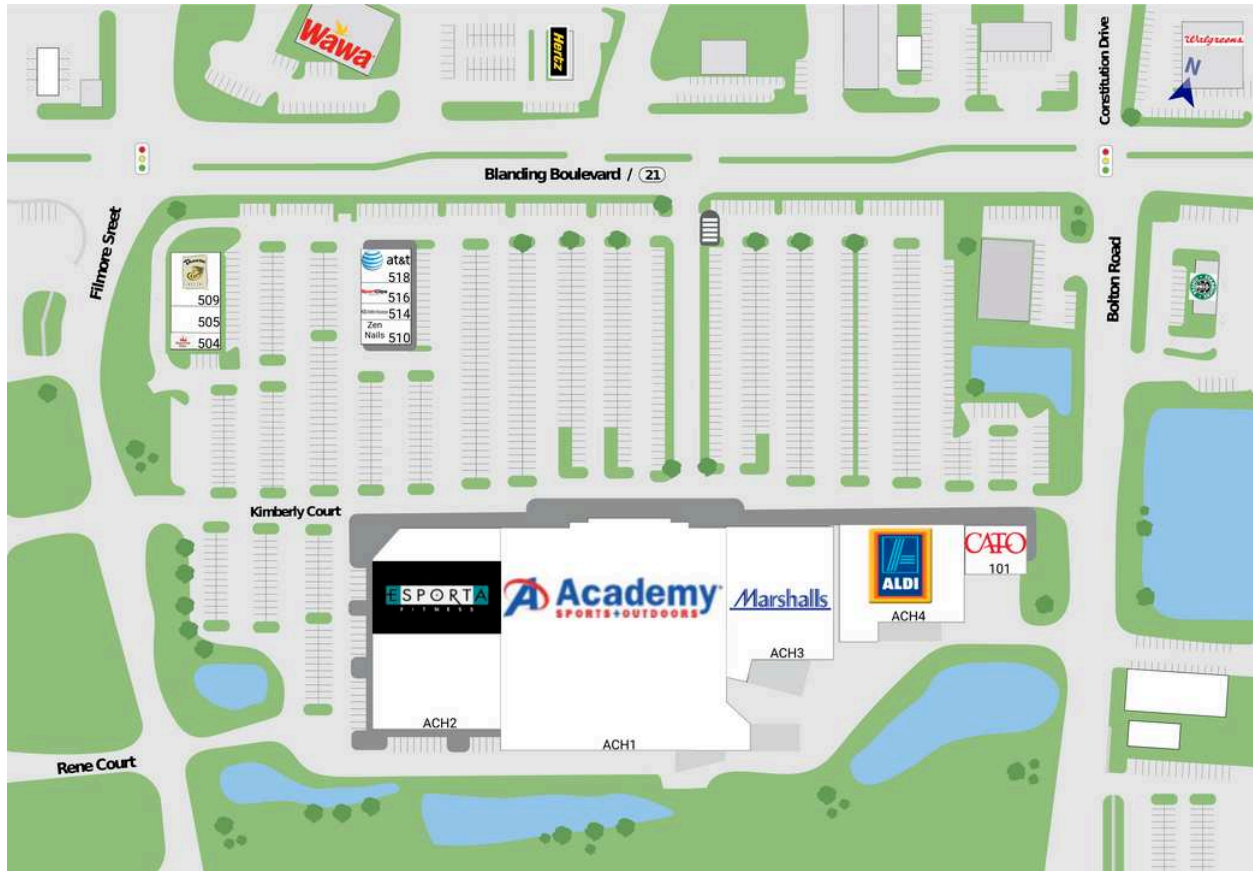

Bolton Plaza

ACH1 Academy Sports + Outdoors	76,195 SF	505 Sabor Mix	1,760 SF
ACH2 Esporta Fitness	38,000 SF	509 Panera Bread	4,000 SF
ACH3 Marshalls	22,000 SF	510 Zen Nails	1,800 SF
ACH4 Aldi	19,482 SF	514 Little Caesar's Pizza	1,200 SF
101 CATO	4,500 SF	516 Sport Clips	1,500 SF
504 Smoothie King	1,200 SF	518 AT&T	2,400 SF